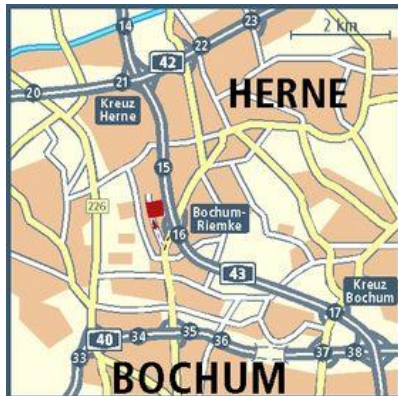

# FUEL STATION LIST

Use the following form to find your station on our fuel station list and call up all relevant details (approach, services, GPS coordinates).

## 804 - Tankstelle Herne

Südstraße 110  
D 44625 Herne

Route: Bochum- Riemke  
Hauptverkehrsweg: A43  
Ausfahrt: Herne- Crange (Exit 20)  
LNG: 7.208966  
LAT: 51.520268

[PDF](#)